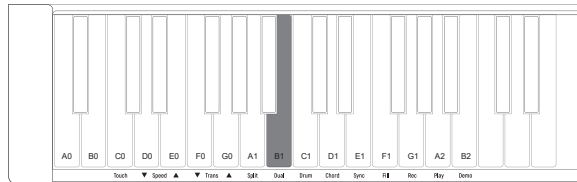

FUNCTION

Adjusting the Touch Sensitivity

Press and hold the [Function] button, then press [C0] key on the keyboard to turn on/off the touch mode.

Transpose Function

Press and hold the [Function] button, then press [F0] or [G0] key on the keyboard to adjust the value between -12 and +12.

Layering Two Voice (Dual Mode)

Select the desired tone which will be designated as Voice1.

Press and hold the [Function] button, then press [B1] key on the keyboard to choose Voice2, and turn on the Dual mode.

Press and hold the [Function] button, and press [B1] key again to turn off the Dual mode.

Splitting the Keyboard (Split Mode)

Press and hold the [Function] button, then press [A1] key on the keyboard to turn on the Split mode.