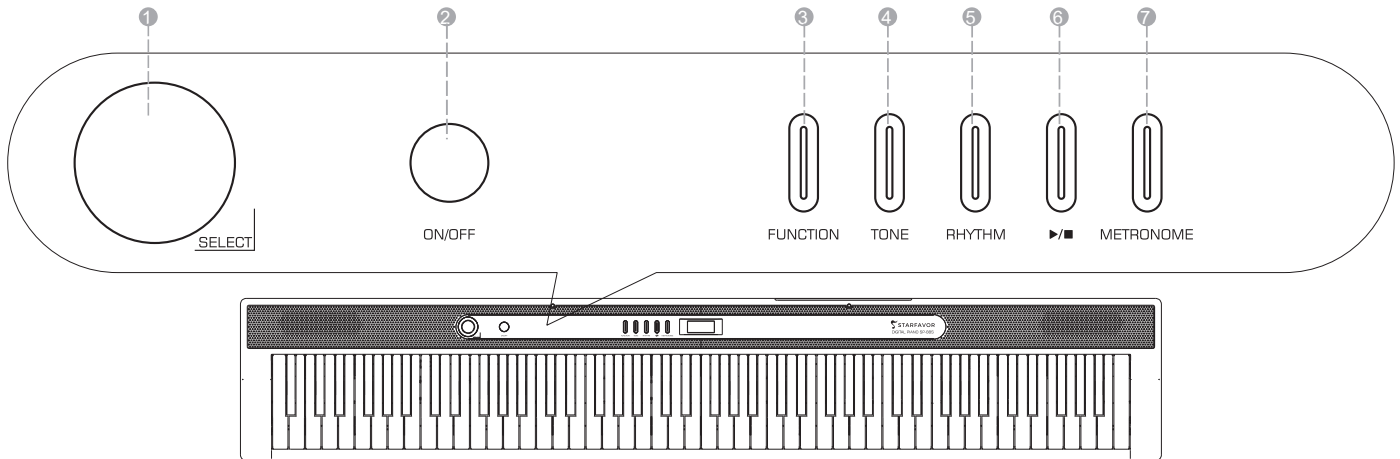

SP-88S

88 Key Digital Keyboard Piano

OWNER'S MANUAL

CONTENT

Introduction	01
Control Panel	01
Rear Panel	01
Brief introduction	01
Setting Up	02
Power On/Off	02
Master Volume	02
Install the Music Rest	02
Operating Instructions	02
Selecting a Tone	02
Selecting a Rhythm	02
Listening to the Demo Songs	02
Metronome	02
Adjusting the Tempo	02
Adjusting the Touch Sensitivity.....	03
Transpose Function	03
Layering Two Voice (Dual Mode)	03
Splitting the Keyboard (Split Mode)	03
Playing the Drum Kit Voices	03
Auto Accompaniment	03
Sync	04
Adding a Fill-in passage	04
Quick Recording and Playback	04
Bluetooth Mode	04
Security Warning	04
Appendix-80 Demonstration songs	05
Appendix-198 Tones	06
Appendix-198 Rhythms	07
Appendix-Single Chord	08
Appendix-Fingered Chord	09

INTRODUCTION

CONTROL PANEL

- ① **Select Knob:** This Knob is used to adjust the master volume and select the content as you like.
- ② **Power :** This button is used to turn the instrument on and off.
- ③ **Function:** While holding down this button, press the appropriate key on the keyboard to make various settings.
- ④ **Tone:** Pressing this button will enter the Tone selection mode.
- ⑤ **Rhythm:** Pressing this button will enter the rhythm selection mode.
- ⑥ **Start/Stop:** This button is used to play and stop the rhythm.
- ⑦ **Metronome:** This button is used to turn the instrument's metronome function on/off, and adjust the beat tempo.