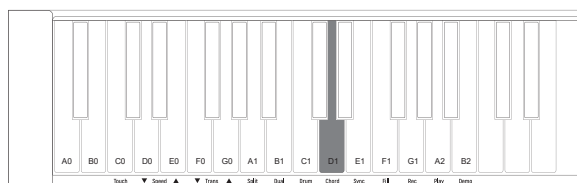

Auto Accompaniment

Press and hold the [Function] button, then press [D1] key on the keyboard to turn on the Auto chord mode.

The default setting split point is F#3

Press and hold the [Function] button, and press [D1] key again to turn off the Auto chord mode.