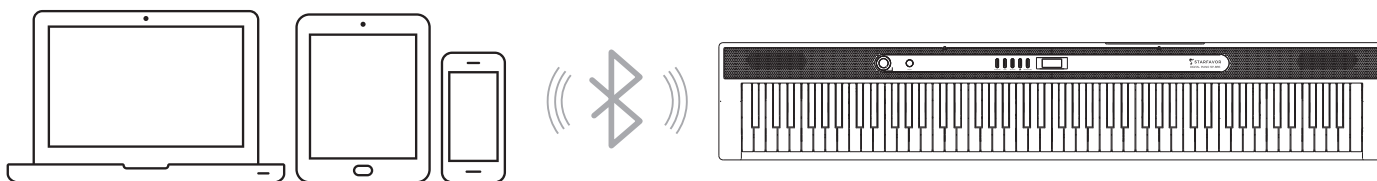

After completing the recording, press and hold the [function] button, then press [A2] Key to play back the recorded song.

FUNCTION

Bluetooth Mode

Included Bluetooth Audio & Bluetooth MIDI.

Bluetooth Name: **GAUT-MUSIC**.