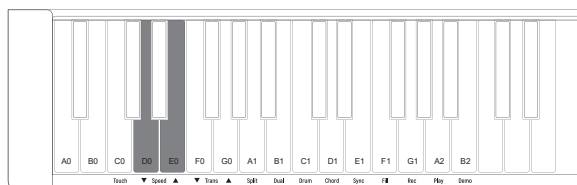

Adjusting the Tempo

Turn on the Metronome.

Press and hold the [Function] button, then press [D0] or [E0] key on the keyboard to adjust the tempo of the metronome. The speed range is

The tempo can also use in rhythm mode and demo mode.

FUNCTION

Adjusting the Touch Sensitivity

Press and hold the [Function] button, then press [C0] key on the keyboard to turn on/off the touch mode.

Transpose Function

Press and hold the [Function] button, then press [F0] or [G0] key on the keyboard to adjust the value between -12 and +12.