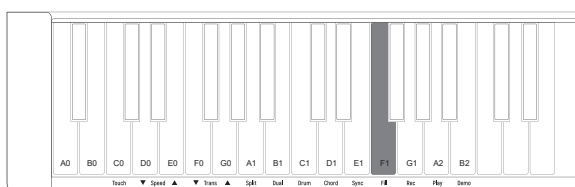

Sync

Press and hold the [Function] button, then press [E1] key on the keyboard to turn on the sync mode.

The sync function is used to start the rhythm when you press any key of the keyboard, which instead of press the [▶/■] Button, allowing you to star your performance more comfortably.

Press and hold the [Function] button, and press [E1] key again to turn off the sync mode.

FUNCTION

Adding a Fill-in passage

This function needs to be used in rhythm mode.

Press and hold the [Function] button, then press [F1] key on the keyboard to add a fill-in passage. If you want to fill-in again, repeat this action.

FUNCTION

Quick Recording and Playback

Press and hold the [Function] button, then press [G1] key on the keyboard to turn on the Recording mode. At that time, the piano can record the notes you are playing, it can record the max 2000 notes or drum notes.