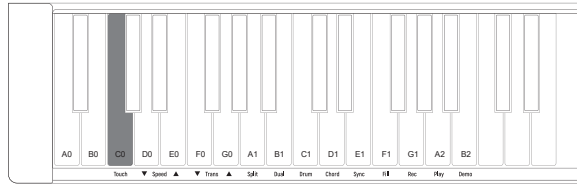

FUNCTION

Adjusting the Touch Sensitivity

Press and hold the [Function] button, then press [C0] key on the keyboard to turn on/off the touch mode.

Transpose Function

Press and hold the [Function] button, then press [F0] or [G0] key on the keyboard to adjust the value between -12 and +12.