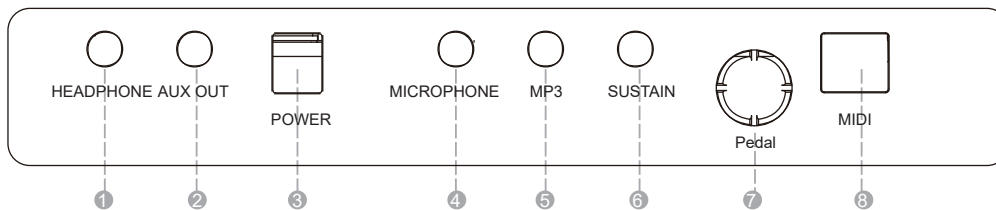

REAR PANEL

- ① **Headphone Jack:** This jack is used to connect headphone with the 3.5mm plug.
- ② **Aux Out Jack:** This jack is used to connect external speakers with a 3.5mm audio cable.
- ③ **Power Jack:** This jack is used to connect the AC power adapter, please use the 5V adapter, otherwise the product may be damage.
- ④ **Microphone Jack:** This jack is use to connect a dynamic microphone with a 3.5mm plug.
- ⑤ **MP3 Jack:** This jack is used to connect to external instrument's audio, with a 3.5mm audio cable.
- ⑥ **Sustain pedal Jack:** This Jack is used to connect the single sustain pedal.
- ⑦ **Pedal Jack:** This jack is used to connect a triple pedal (self-provide) with the 3.5mm plug.
- ⑧ **MIDI Jack:** This jack is used to connect a computer or a smart device with a USB-MIDI cable.

BRIEF INTRODUCTION

Content	Data
Keyboard	88 Full-Size Keys
Pitch Range	A2~C5
Tone	198
Rhythm	198
Demo	80
Function	Split keyboard, Dual tone, Drum key, Auto chord mode, Quick recording, Bluetooth.
Adjust	Touch, Speed, Tempo, Volume
Connecting	Headphone, Microphone, Sustain, Triple-Pedal, Audio Out, MP3
Battery	3.7V 1800mAh