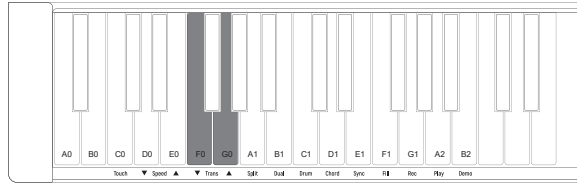

FUNCTION

Adjusting the Touch Sensitivity

Press and hold the [Function] button, then press [C0] key on the keyboard to turn on/off the touch mode.

Transpose Function

Press and hold the [Function] button, then press [F0] or [G0] key on the keyboard to adjust the value between -12 and +12.

Layering Two Voice (Dual Mode)

Select the desired tone which will be designated as Voice1.

Press and hold the [Function] button, then press [B1] key on the keyboard to choose Voice2, and turn on the Dual mode.