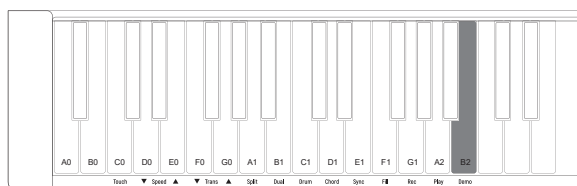

SETTING UP

Power On/Off

Connect the AC adapter or remove the power adapter to use the built-in battery. The USB cable can also charge the built-in battery.

Do not charge the battery for a long time please.

Master Volume

The knob can adjust the master volume and use to be other function selection. After turning on, it defaults to adjust master volume.

The volume range from 0-16 levels, the default volume for startup is 12 levels.

After select the other function with select knob, you can press the knob to back to the volume mode, then the screen showing "VOL".

Install the Music Rest

Insert the music rest on the instrument as shown.

OPERATING INSTRUCTIONS

Selecting a Tone

Press the button [Tone], you can enter the tone select mode after the button light on, then use the knob to choose the tone you like.

The SP-88S digital piano features 198 built-in advanced tones, you can check the detail in the appendix list.

Selecting a Rhythm

Press the button [▶/■] can play the rhythm directly.

Press the button [Rhythm], you can enter the rhythm select mode after the button light on. then use the knob to choose the rhythm you like, and press [▶/■] to start the music.

The SP-88S digital piano features 198 built-in advanced rhythms, you can check the detail in the appendix list.

Listening to the Demo Songs

The SP-88S digital piano features 80 built-in demo songs.

Press and hold the [Function] button, then press [B2] key on the keyboard to start the demo songs, then use the knob to choose the demo song you like, and press [▶/■] button to stop the song.

FUNCTION

Metronome

Press the button [Metronome] to turn on the built-in metronome after the button light on.

Press the button [Metronome] again to change the beat from 1/4, 2/4, 3/4, 4/4.

Press the button [▶/■] to stop the metronome.

Adjusting the Tempo