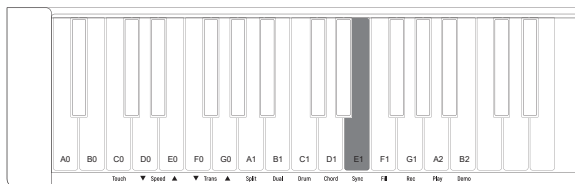

Sync

Press and hold the [Function] button, then press [E1] key on the keyboard to turn on the sync mode.

The sync function is used to start the rhythm when you press any key of the keyboard, which instead of press the [▶/■] Button, allowing you to star your performance more comfortably.

Press and hold the [Function] button, and press [E1] key again to turn off the sync mode.

FUNCTION

Adding a Fill-in passage

This function needs to be used in rhythm mode.

Press and hold the [Function] button, then press [F1] key on the keyboard to add a fill-in passage. If you want to fill-in again, repeat this action.