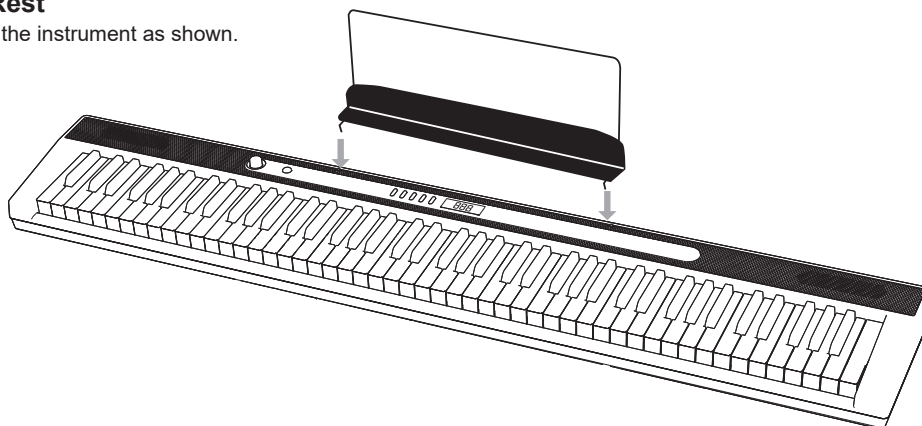

SETTING UP

Power On/Off

Connect the AC adapter or remove the power adapter to use the built-in battery. The USB cable can also charge the built-in battery.

Do not charge the battery for a long time please.

Master Volume

The knob can adjust the master volume and use to be other function selection. After turning on, it defaults to adjust master volume.

The volume range from 0-16 levels, the default volume for startup is 12 levels.

After select the other function with select knob, you can press the knob to back to the volume mode, then the screen showing "VOL".

Install the Music Rest

Insert the music rest on the instrument as shown.

OPERATING INSTRUCTIONS

Selecting a Tone

Press the button [Tone], you can enter the tone select mode after the button light on, then use the knob to choose the tone you like.

The SP-88S digital piano features 198 built-in advanced tones, you can check the detail in the appendix list.

Selecting a Rhythm

Press the button [▶/■] can play the rhythm directly.

Press the button [Rhythm], you can enter the rhythm select mode after the button light on. then use the knob to choose the rhythm you like, and press [▶/■] to start the music.

The SP-88S digital piano features 198 built-in advanced rhythms, you can check the detail in the appendix list.

Listening to the Demo Songs

The SP-88S digital piano features 80 built-in demo songs.

Press and hold the [Function] button, then press [B2] key on the keyboard to start the demo songs, then use the knob to choose the demo song you like, and press [▶/■] button to stop the song.

FUNCTION