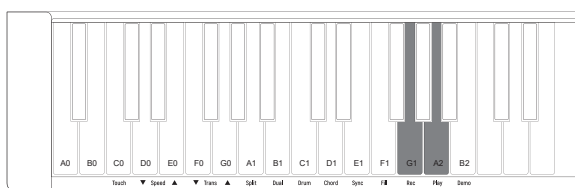

Press and hold the [Function] button, and press [E1] key again to turn off the sync mode.

FUNCTION

Adding a Fill-in passage

This function needs to be used in rhythm mode.

Press and hold the [Function] button, then press [F1] key on the keyboard to add a fill-in passage. If you want to fill-in again, repeat this action.

FUNCTION

Quick Recording and Playback

Press and hold the [Function] button, then press [G1] key on the keyboard to turn on the Recording mode. At that time, the piano can record the notes you are playing, it can record the max 2000 notes or drum notes.

After completing the recording, press and hold the [function] button, then press [A2] Key to play back the recorded song.

FUNCTION

Bluetooth Mode

Included Bluetooth Audio & Bluetooth MIDI.

Bluetooth Name: **GAUT-MUSIC**.