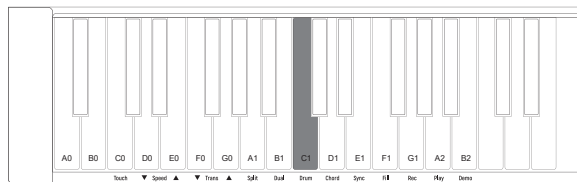

Playing the Drum Kit Voices

Press and hold the [Function] button, then press [C1] key on the keyboard to turn on the Drum key mode.

Press and hold the [Function] button, and press [C1] key again to turn off the Drum key mode.