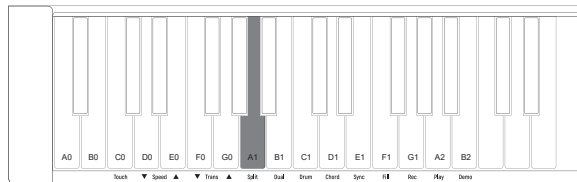

Layering Two Voice (Dual Mode)

Select the desired tone which will be designated as Voice1.

Press and hold the [Function] button, then press [B1] key on the keyboard to choose Voice2, and turn on the Dual mode.

Press and hold the [Function] button, and press [B1] key again to turn off the Dual mode.

Splitting the Keyboard (Split Mode)

Press and hold the [Function] button, then press [A1] key on the keyboard to turn on the Split mode.

When the Split model is active, the keyboard will be divided into two separate areas, and the split point default setting E4 key.

Press and hold the [Function] button, and press [A1] key again to turn off the Split mode.