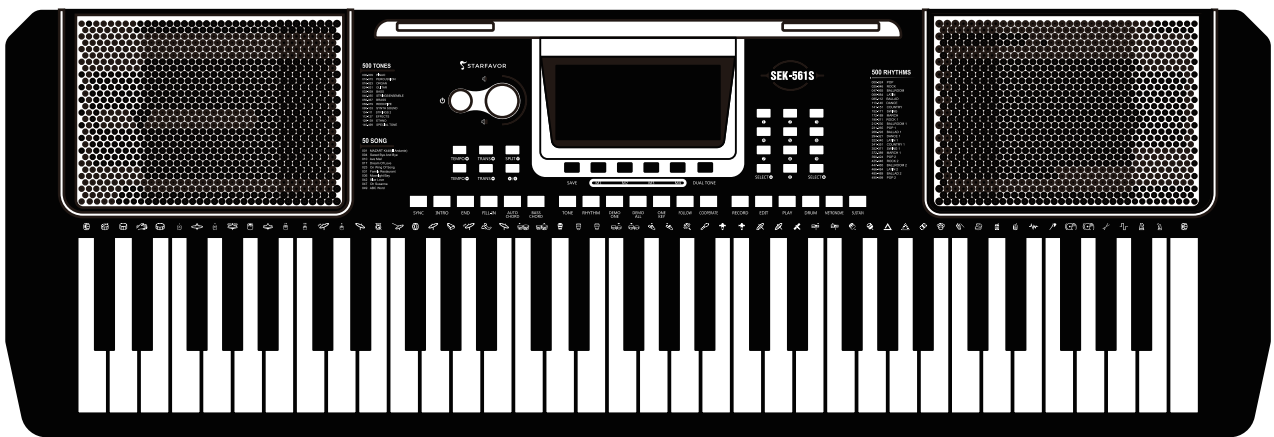

61 key electronic keyboard

SEK-561S function operation manual

Quick guide to electronic keyboard

SEK-561S

01 KEYBOARD	07 START/STOP	13 END	19 DEMO ONE	25 EDIT
02 POWER	08 SAVE M1-M4	14 FILL-IN	20 DEMO ALL	26 PLAY
03 VOLUME+ -	09 DUAL TONE	15 AUTO CHORD	21 ONE KEY	27 DRUM
04 TEMPO+ -	10 NUMBER	16 BASS CHORD	22 FOLLOW	28 METRONOME
05 TRANS+ -	11 SYNC	17 TONE	23 COOPERATE	29 SUSTAIN
06 SPLIT	12 INTRO	18 RHYTHM	24 RECORD	

Operating instructions

1. Power switch

Turn on the [POWER SWITCH] key to play the "keyboard" and enter the playing state. (Figure 2)

2. Start/stop

Press [START/STOP] to play the rhythm, press the [START/STOP] button for the second time to stop the playing rhythm. (Figure 07)

When the dual keyboard function starts, the scales of C2~B3 of the left key will be played as C3~B4, and the scales of C4~C7 of the right key will be played as C3~C6. Use the number key and the [+][-] key to select the main tone, instead of the tone of right key.

Dual tone: Press the [DUAL TONE] key for the first time to turn on the function of dual tone, and press again to turn off the function of dual tone. You can use the numeric keys and [+][-] keys to choose the main tone. When the function of double keyboard is enabled, both primary and secondary tones sound. (Figure 09)