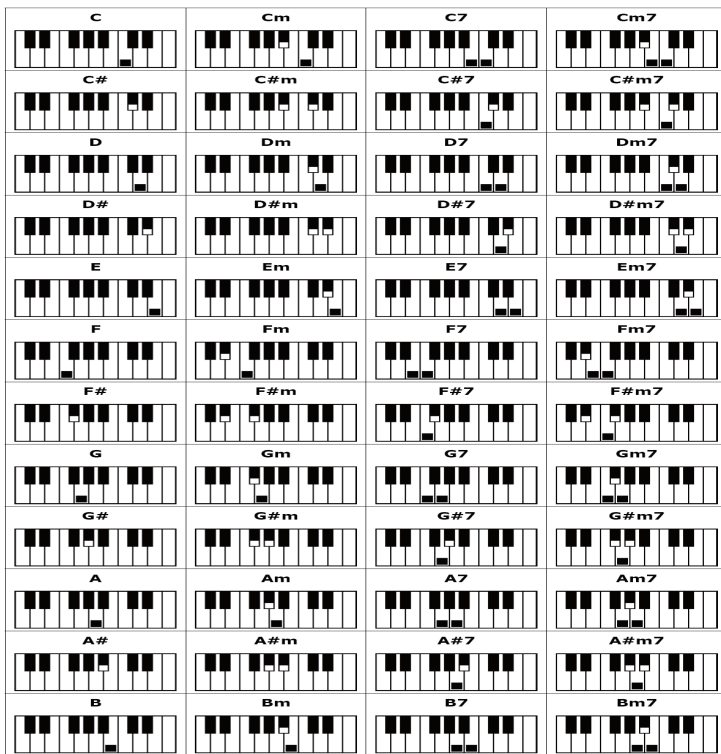

Single finger chord table

Multi finger chord table

50 Demonstration songs

S000	MOZART K448 (Il Andante)	S013	Solfeggietto	S026	Chopin Revolution Etude	S039	Tea for Two
S001	Arabesque No.1	S014	Fantasy Impromptu	S027	Musical Moments	S040	Toot Toot Toosie Goodbye
S002	Sonate Fur Klavier Nr.14 Mondschein	S015	Chopin Tristeza	S028	Dance Of Little Four Swans	S041	A Comme Amour
S003	Grand Valse Brillante,op.18	S016	Menuet In G Major	S029	Schumann Reverie	S042	Blue Love
S004	Sweet Bye And Bye	S017	Dream Of Love	S030	1900's Madness	S043	Casablanca
S005	Barcarole	S018	Minuet From LArlesienne	S031	Family Restaurant	S044	Western Doll Dances With Little Bear
S006	Military Marches	S019	Jaydn	S032	To Flush Waves Johnny	S045	O Christmas Santa Claus
S007	Burgmüller Pastorale	S020	Fountain	S033	Zimbada hand	S046	When The Saints Go Marchin In
S008	Voice Of Spring	S021	Haydn Little Serenade	S034	We Wish You A Merry Christmas	S047	Oh Susanna
S009	The Maiden's Prayer	S022	The Flight of the Bumble-Bee	S035	Six Little Ducks	S048	Moon River
S010	Ave Mari	S023	On Wings Of Song	S036	Moonlight Bay	S049	ABC Word
S011	Schubert Serenade	S024	Clementi Sonata	S037	Crazy Arms		
S012	Waltz Of The Flowers	S025	Johann Sebastian Bach	S038	Before the Next TearDrop Falls		