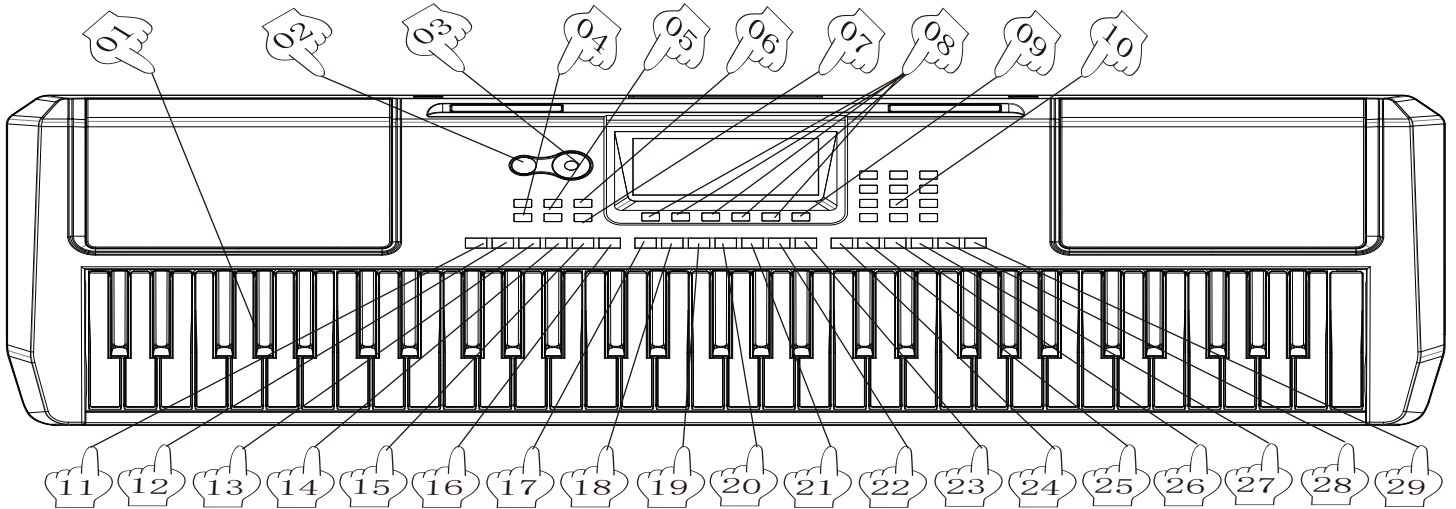

61 key electronic keyboard

SEK-561S function operation manual

Quick guide to electronic keyboard

SEK-561S

01 KEYBOARD	07 START/STOP	13 END	19 DEMO ONE	25 EDIT
02 POWER	08 SAVE M1-M4	14 FILL-IN	20 DEMO ALL	26 PLAY
03 VOLUME+ -	09 DUAL TONE	15 AUTO CHORD	21 ONE KEY	27 DRUM
04 TEMPO+ -	10 NUMBER	16 BASS CHORD	22 FOLLOW	28 METRONOME
05 TRANS+ -	11 SYNC	17 TONE	23 COOPERATE	29 SUSTAIN
06 SPLIT	12 INTRO	18 RHYTHM	24 RECORD	

Operating instructions

1. Power switch

Turn on the [POWER SWITCH] key to play the "keyboard" and enter the playing state. (Figure 2)

2. Start/stop

Press [START/STOP] to play the rhythm, press the [START/STOP] button for the second time to stop the playing rhythm. (Figure 07)